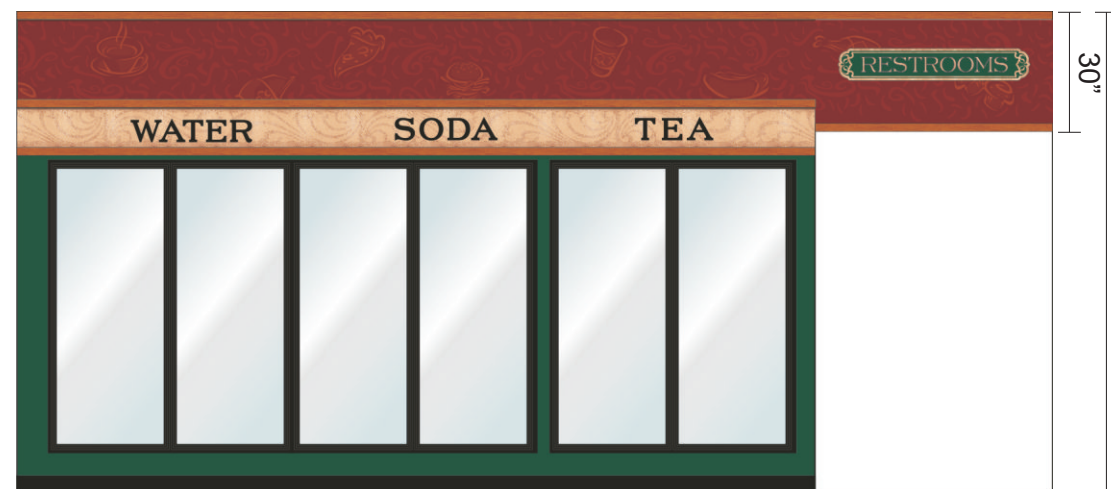

COFFEE

FOUNTAIN DRINKS

GUY'S KITCHEN

CHECK-OUT

ICE

COOLER

COOLER

COOLER

This document and the designs or information contained within are the sole property of Infiniti Decor and may not be copied, distributed or made available to others without permission.

SCALE: 1/4" = 1'