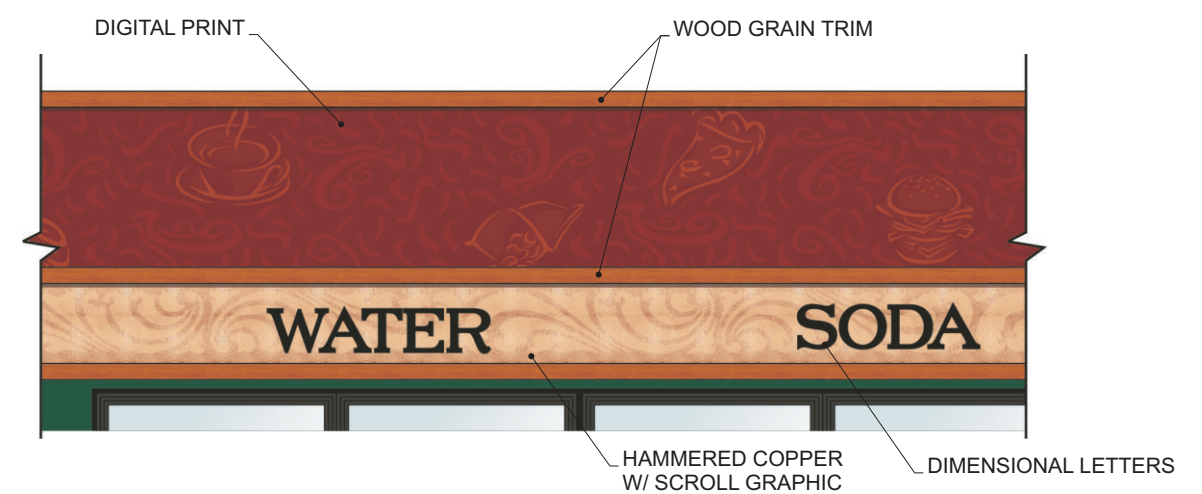

TYPICAL COOLER BAND DETAILS

PROJECT NAME:
LAKESIDE TRAVEL PLAZA
IOWA PARK, TX

PROJECT NUMBER:
5670

FILE NAME: 5670 Lakeside Trvel Plaza_rev2.cdr
DATE: 12/28/07 - 01/14/08 r2
DESIGNER: JM

This document and the designs or information contained within are the sole property of Infiniti Decor and may not be copied, distributed or made available to others without permission.

SCALE: 1/4" = 1'